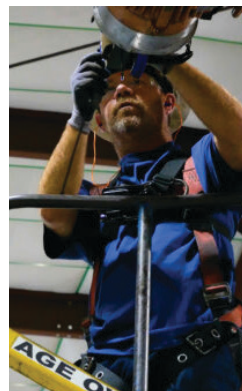

OVERHEAD CRANES, CRANE SERVICE, & HOISTS:

- Overhead cranes
- In-house, 24/7 crane service team
- Crane inspections and services
- Manual hoists
- Electric-powered hoists
- Hoist repair